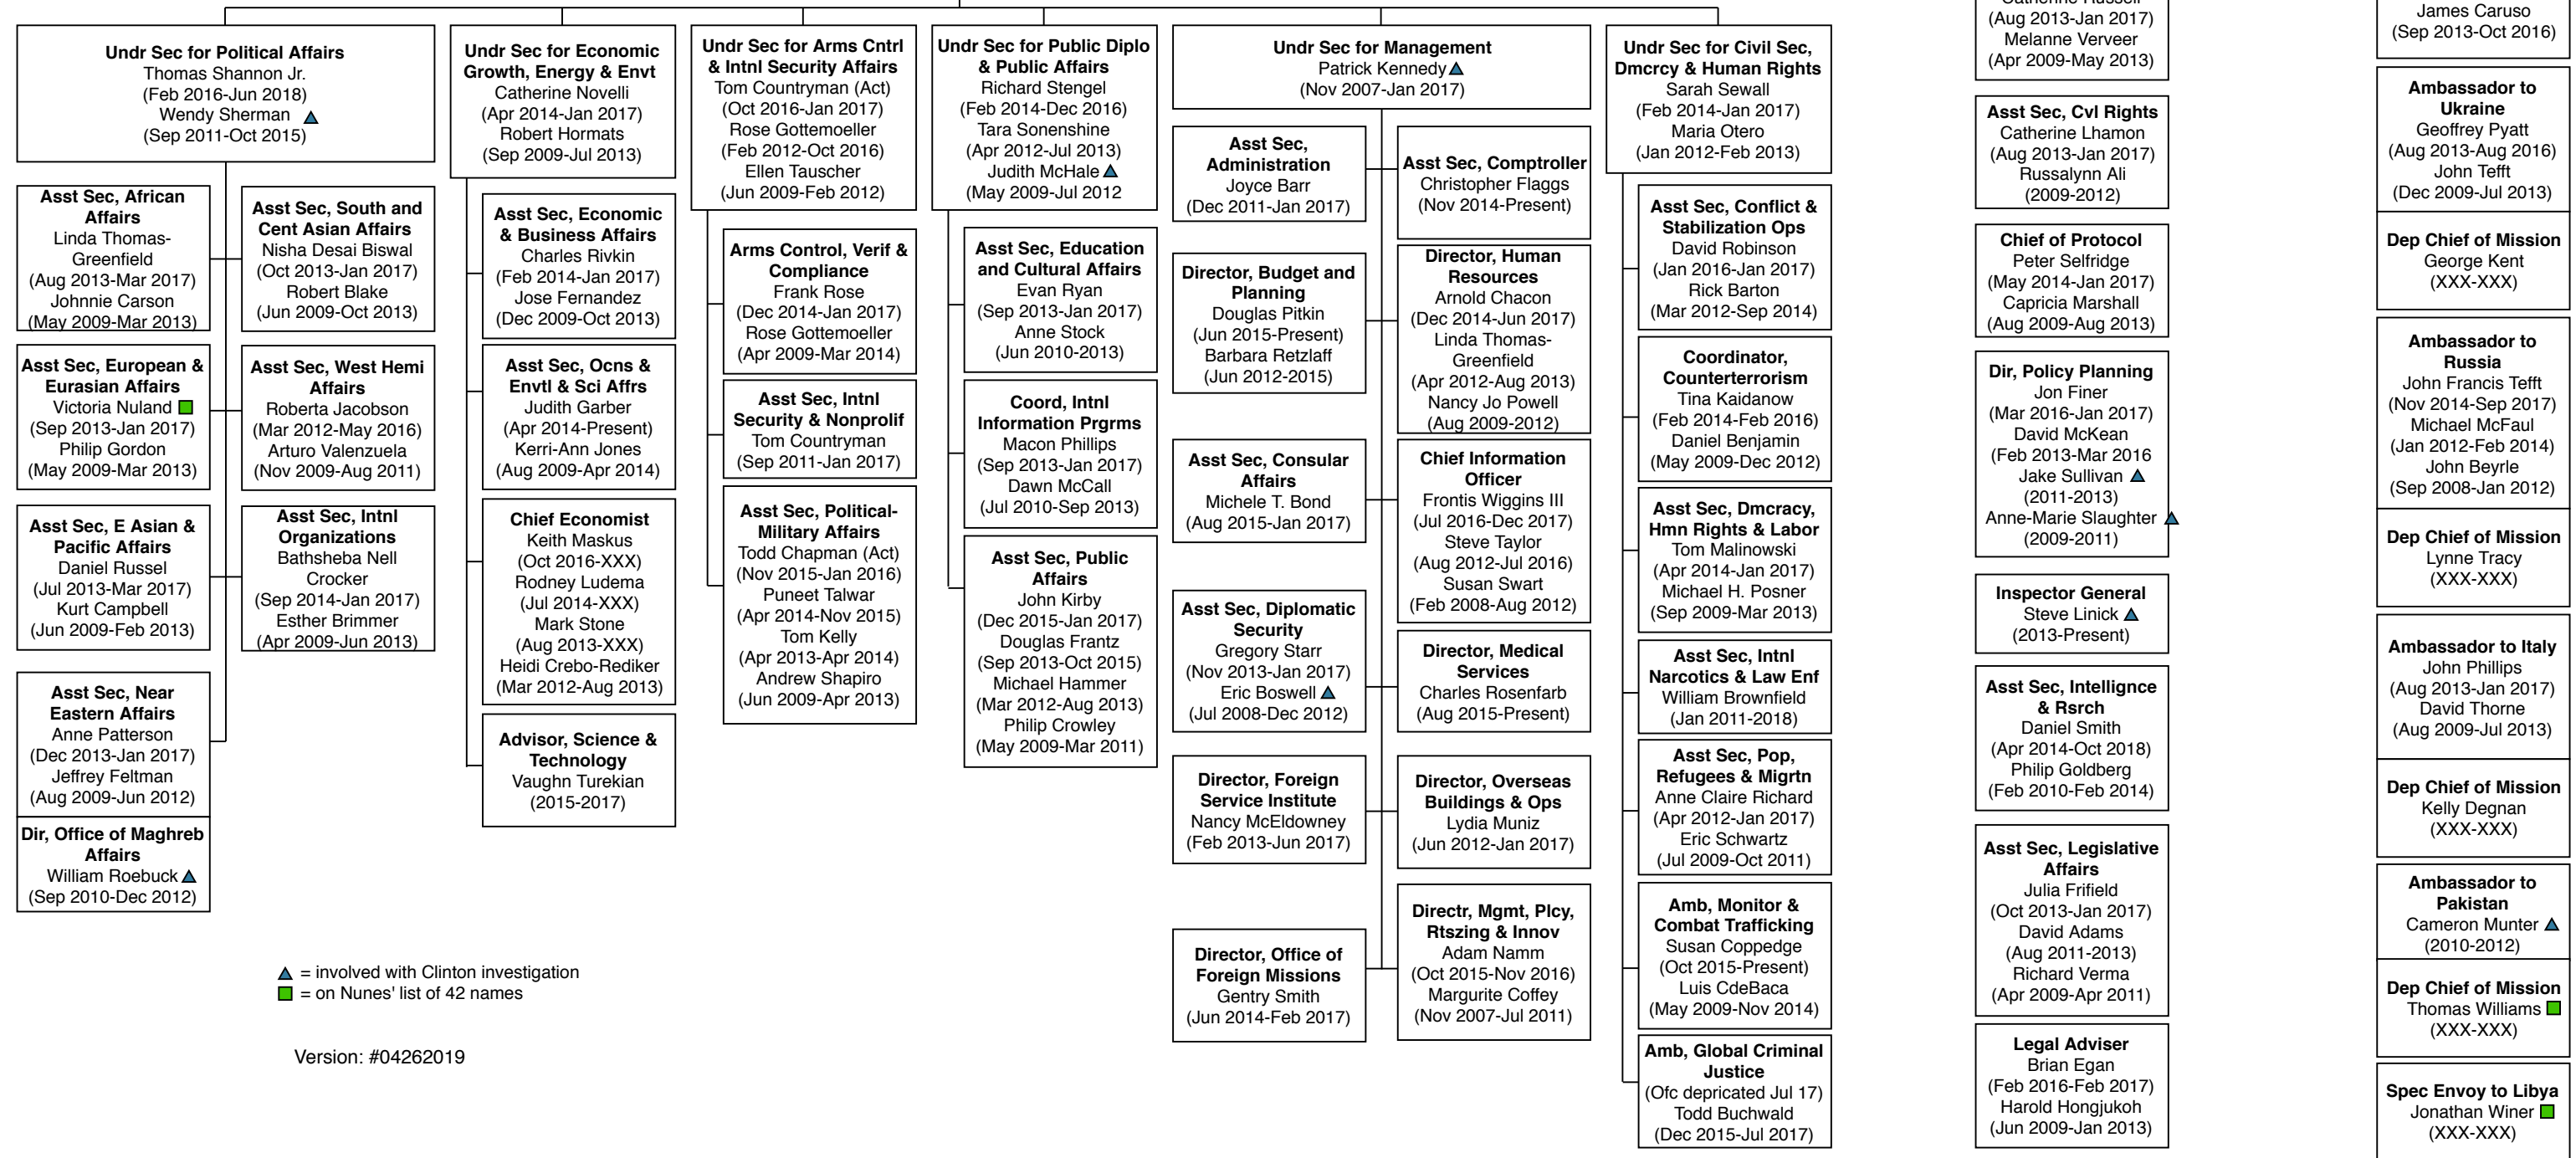

the #SPYGATE project

DEPARTMENT OF STATE UNDER OBAMA 2009-2017

NOTE: Based on best available publicly available information. Author not responsible for errors or omissions within. This chart is continuously updated as new information is uncovered. Please use latest version.

▲ = involved with Clinton investigation
■ = on Nunes' list of 42 names

Ambassadors