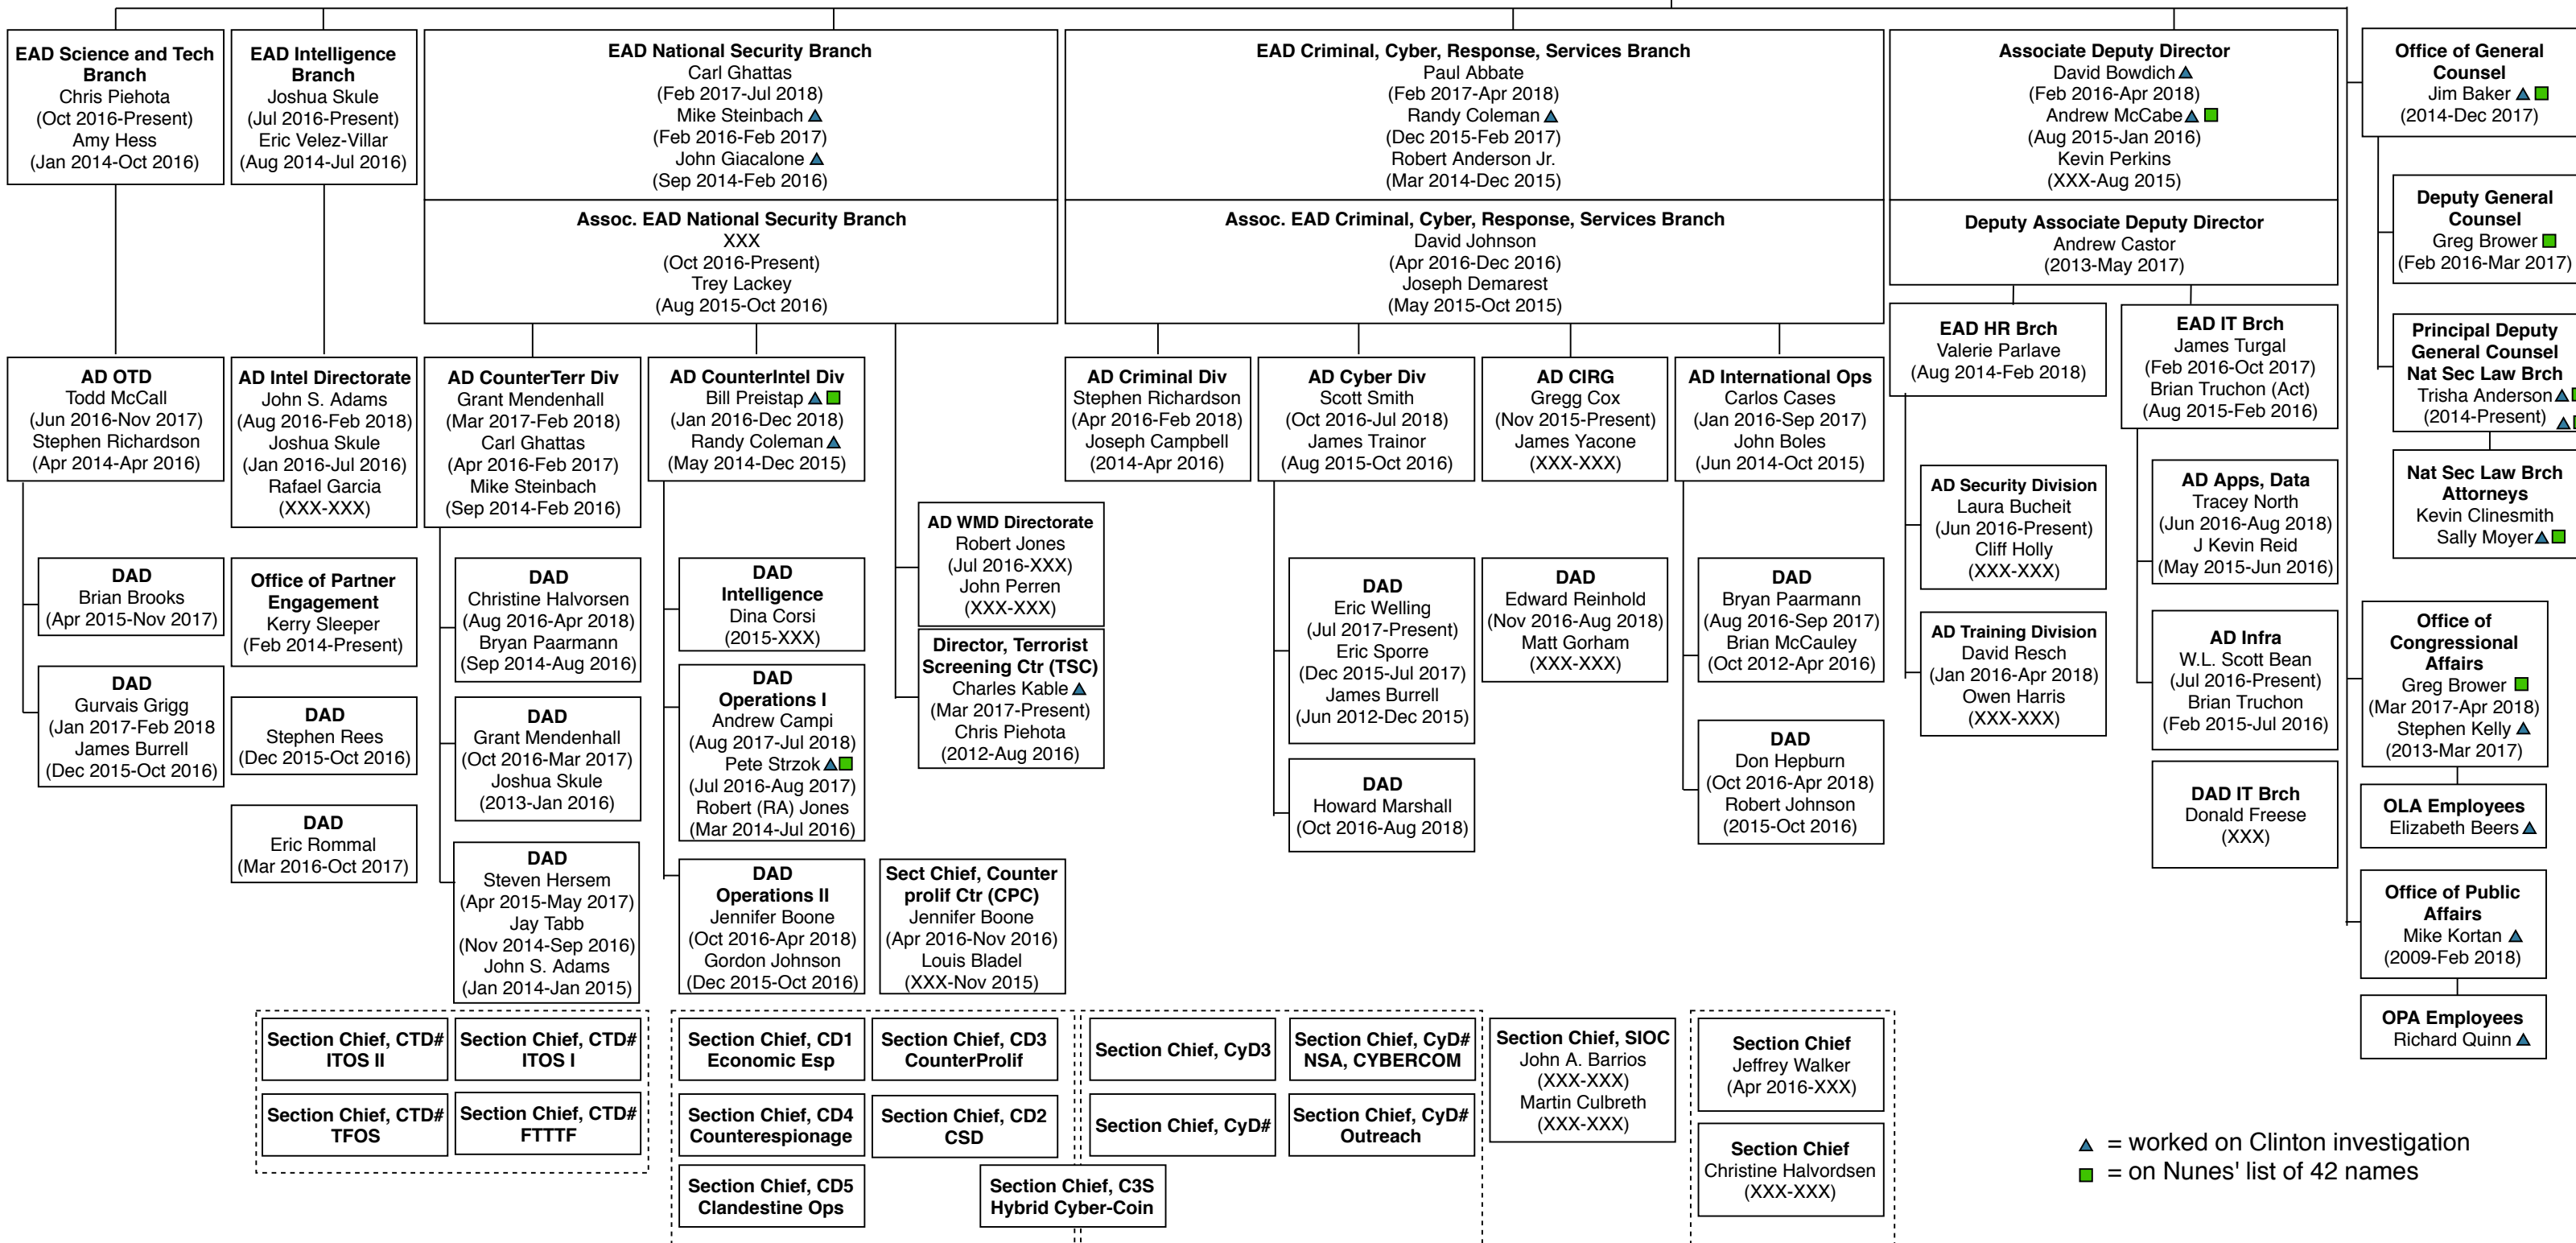

**SPYGATE ERA  
FBI HQ  
ORG CHART**

the **#SPYGATE**  
project

**PERIOD OF STRZOK-  
PAGE TEXTS:  
Aug 2015 thru Jul 2017**

NOTE: Based on best available publicly available information. Author not responsible for errors or omissions within. This chart is continuously updated as new information is uncovered. Please use latest version.

<b>Special Assistant</b> Renaee McDermott (XXX-XXX)	<b>Special Assistant</b> Josh Campbell (XXX-Feb 2018)
<b>Nat Sec Liason</b> Trey Lackey (2013-Aug 2015)	<b>Special Projects</b> Carol Lee (Dec 2015-Nov 2016)

▲ = worked on Clinton investigation  
■ = on Nunes' list of 42 names